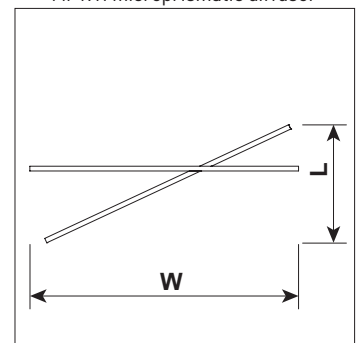

Lighting direction:

PDF datasheet:

PROFI X STYLE

Mounting:	Surface mounted or suspended
Body material:	Aluminium profile
Colour:	Standard white RAL 9003M, other RAL colours on request
Lumen output:	Standard up to 4000 lm/meter, any other on request
LED module:	Signify (Philips), Tridonic or equivalent SMD LED modules
Colour temperature:	3000/4000K/2700-6500K TW other on request
Colour Rendering:	CRI>80 in standard, other on request
Driver:	EVG on-off/DALI/TW DT8/MC (MasterConnect)/Casambi, other on request
Wireless control:	Philips MasterConnect / Casambi, other on request
Daylight/Occupancy sensor:	Built-in XC sensor or wireless MCS sensor
Emergency unit:	On request
Operating temperature range:	0°C ... +35°C
IP Class:	IP20 in standard
Power:	220-240V 50/60Hz
Lighting direction:	Direct, direct/indirect lighting
Light distribution:	Symmetric
Diffusor:	OP opal acrylic / MP19H microprismatic UGR<19
Optics:	White reflector
Beam angle:	All types available in our LDT file database
Warranty:	5 Years standard warranty

XC daylight&occ sensor

Basic dimensions